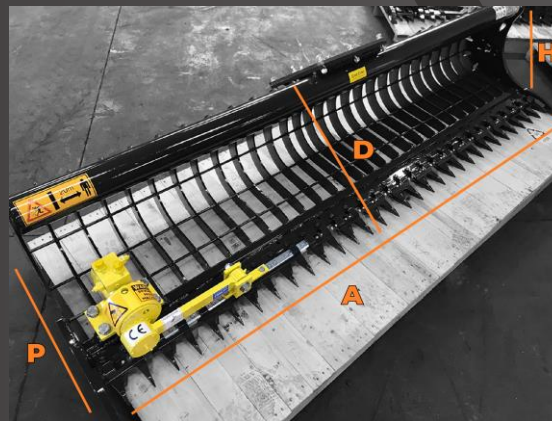

Weed Cutting Buckets BF Series

Weed cutting buckets, for excavators.

- ✓ Original Hesston teeth
- ✓ Easy to attach to the excavator
- ✓ Adapters available for all excavator brands
- ✓ Max oil flow for all models: 40lt./min.
- ✓ Pressure: 140 bar

Dimensions:

MODEL	BFA 10	BFA 15	BFA 20	BFB 15	BFB 20	BFB 25	BFC 20	BFC 25	BFC 30	BFC 35	BFD 25	BFD 30	BFD 40	BFD 60
A (width mt.)	1	1,5	2	1,5	2	2,5	2	2,5	3	3,5	2,5	3	4	6
H (height cm.)	39			47			60				70			
P (depth cm.)	60			66			80				88			
D (diagonal cm.)	52			59			80				92			
Excavator weight	≤ 5 ton.			2,5 – 8 ton.			8 – 15 ton.				15 – 25 ton.			